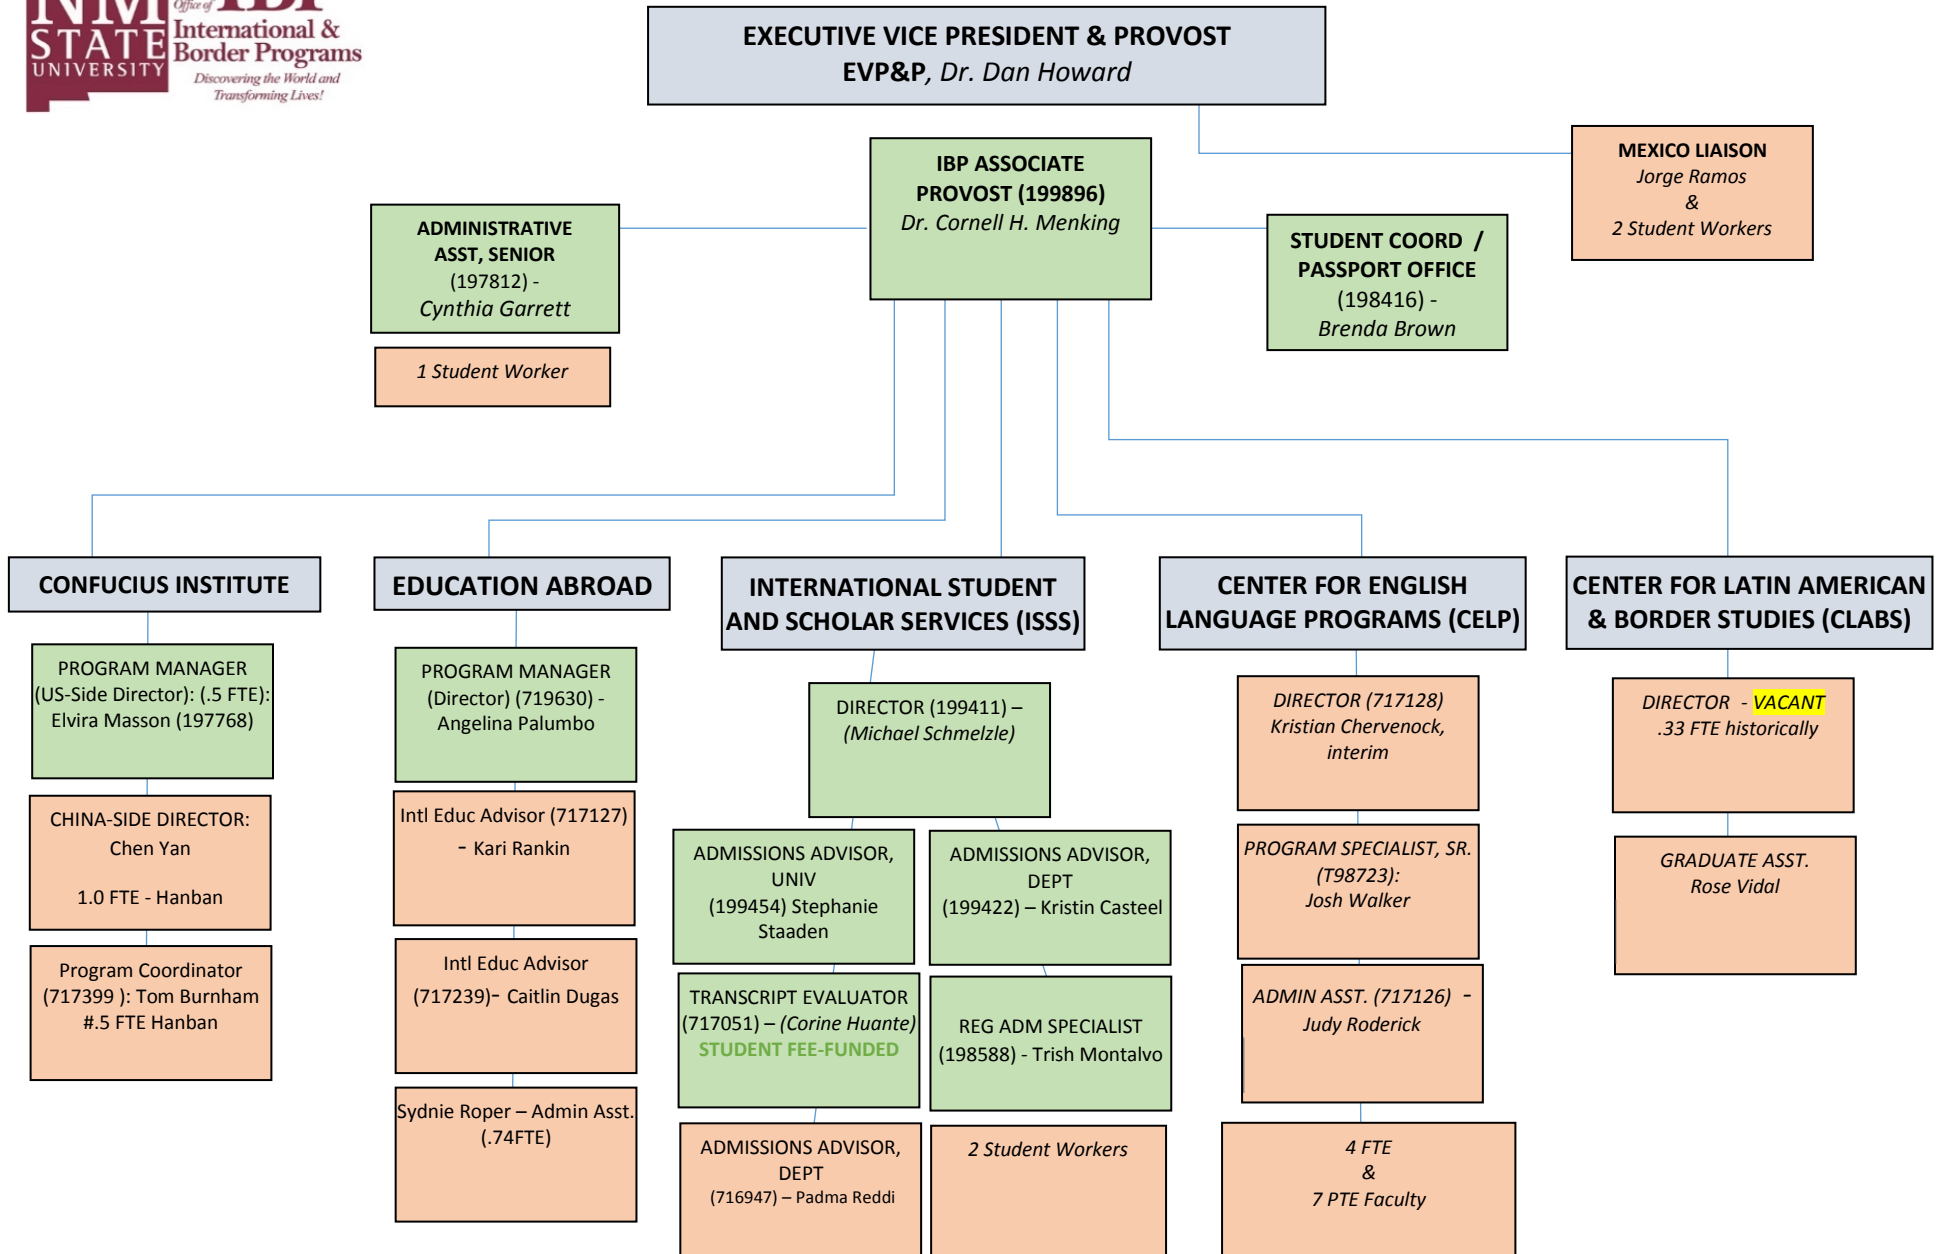

IBP ORGANIZATIONAL CHART

FUNDING SOURCE:
GREEN = I&G
ORANGE = SOFT